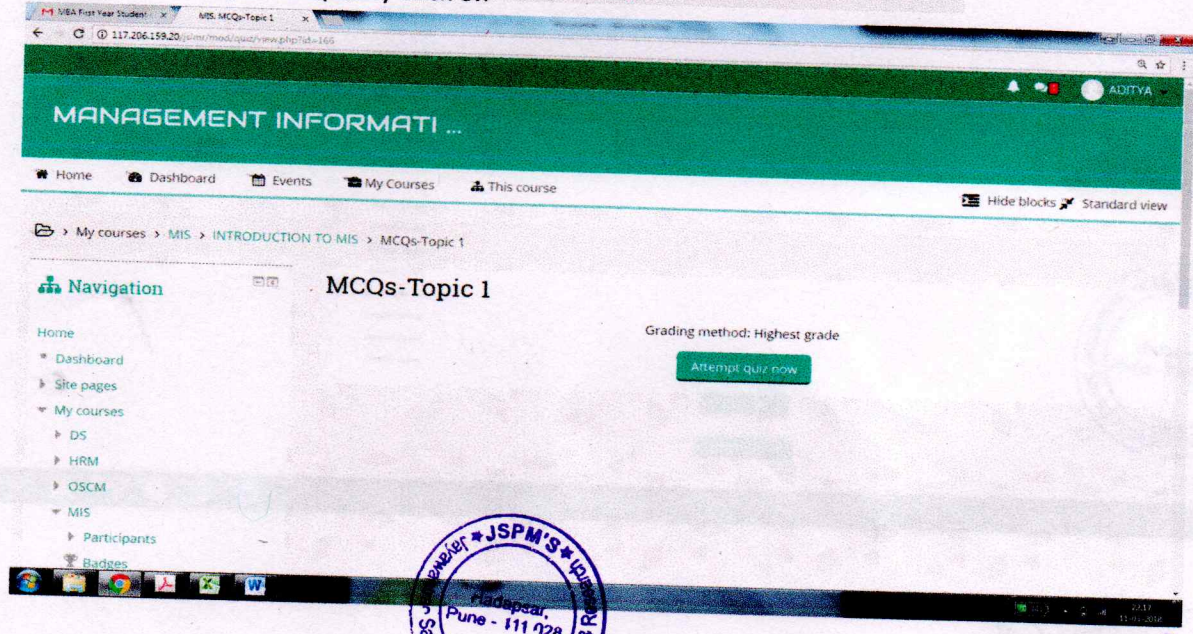

This screen will give you the MCQs, PPTs, Notes uploaded by respective subject teacher. You can download the Folder for your reference purpose.

In order to attempt MCQ(Quiz) Click on

**DIRECTOR**  
**J.S.P.M.'s**  
**Jayawantrao Sawant Institute**  
**of Management & Research**

The screenshot shows a web browser window with the URL `117.206.159.20/jspm/mod/quiz/attempt.php?attempt=7`. The page title is "MANAGEMENT INFORMATI ...". The navigation menu includes Home, Dashboard, Events, My Courses, and This course. The breadcrumb trail is "My courses > MIS > INTRODUCTION TO MIS > MCQs-Topic 1".